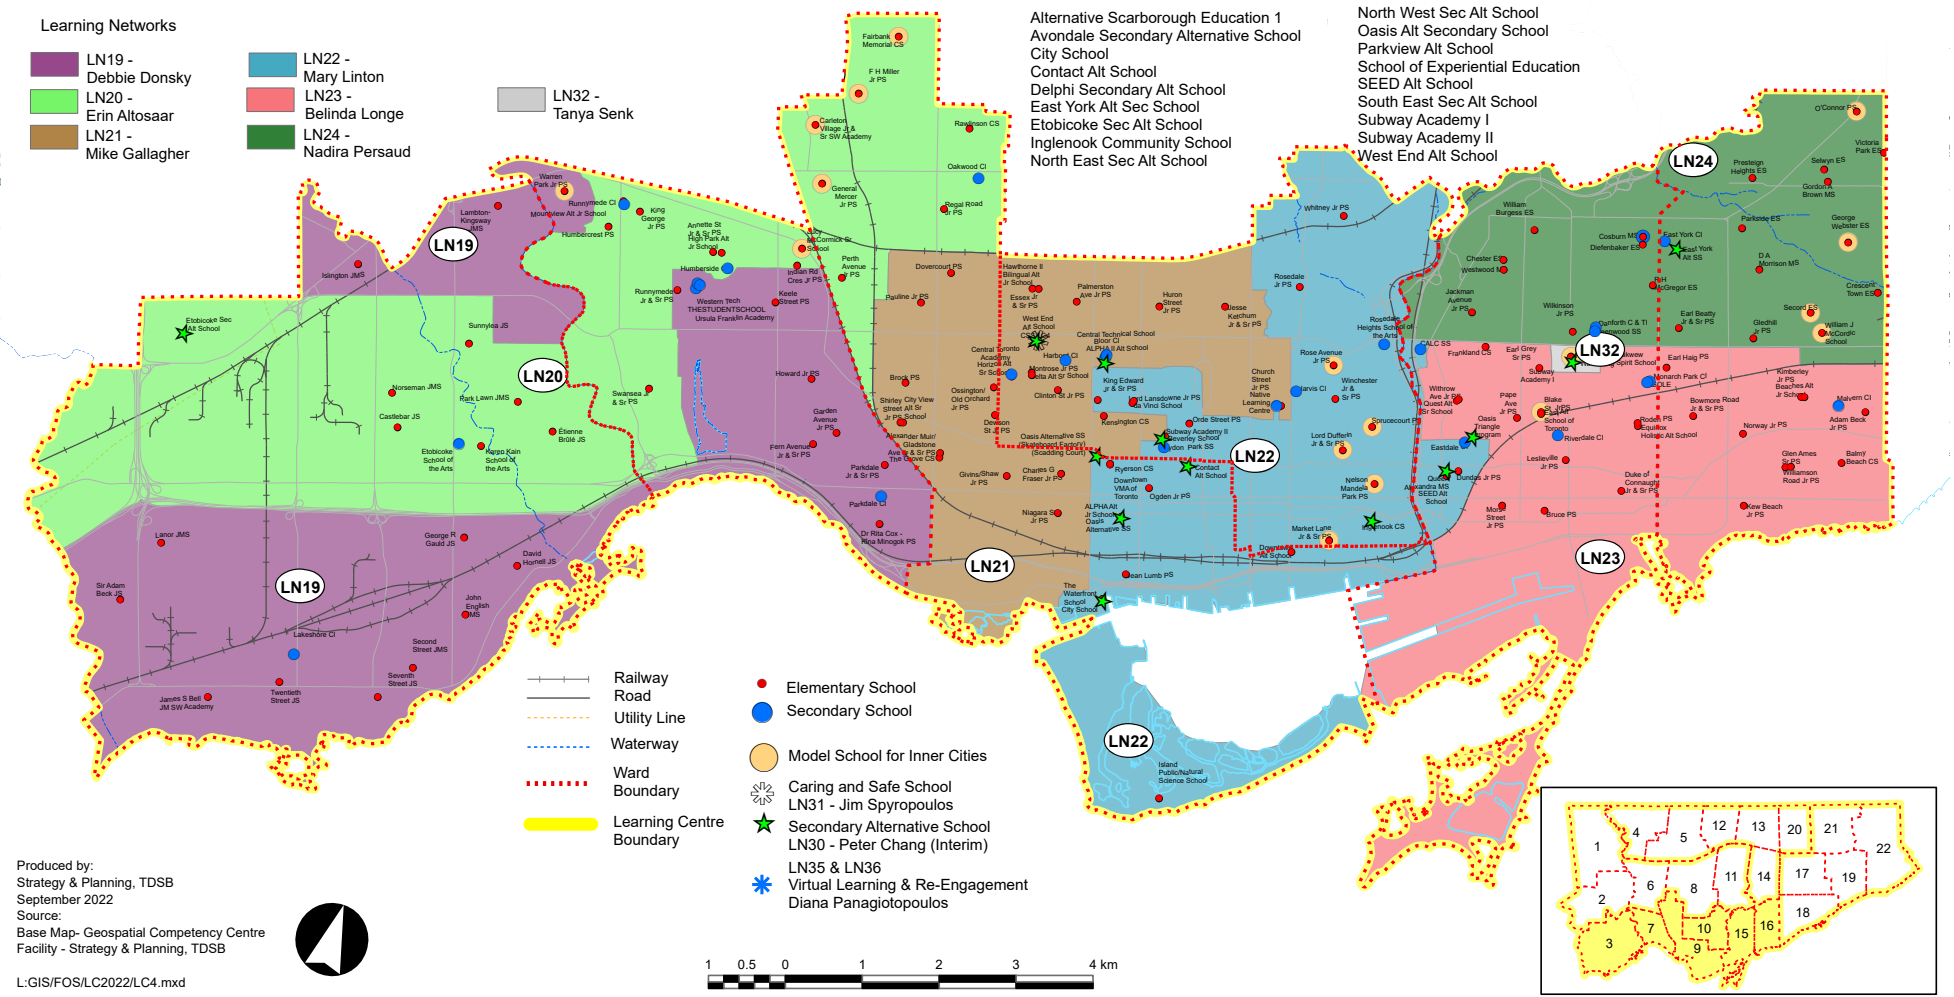

Learning Centre 4
Executive Superintendent,
Sandy Spyropoulos (Acting)

Learning Networks

- LN19 - Debbie Donsky
- LN20 - Erin Altsaar
- LN21 - Mike Gallagher
- LN22 - Mary Linton
- LN23 - Belinda Longe
- LN24 - Nadira Persaud
- LN32 - Tanya Senk

Secondary Alternative School
LN30- Peter Chang (Interim)

Alternative Scarborough Education 1
Avondale Secondary Alternative School
City School
Contact Alt School
Delphi Secondary Alt School
East York Alt Sec School
Etonicoke Sec Alt School
Inglenook Community School
North East Sec Alt School

North West Sec Alt School
Oasis Alt Secondary School
Parkview Alt School
School of Experiential Education
SEED Alt School
South East Sec Alt School
Subway Academy I
Subway Academy II
West End Alt School

Produced by:
Strategy & Planning, TDSB
September 2022
Source:
Base Map- Geospatial Competency Centre
Faculty - Strategy & Planning, TDSB